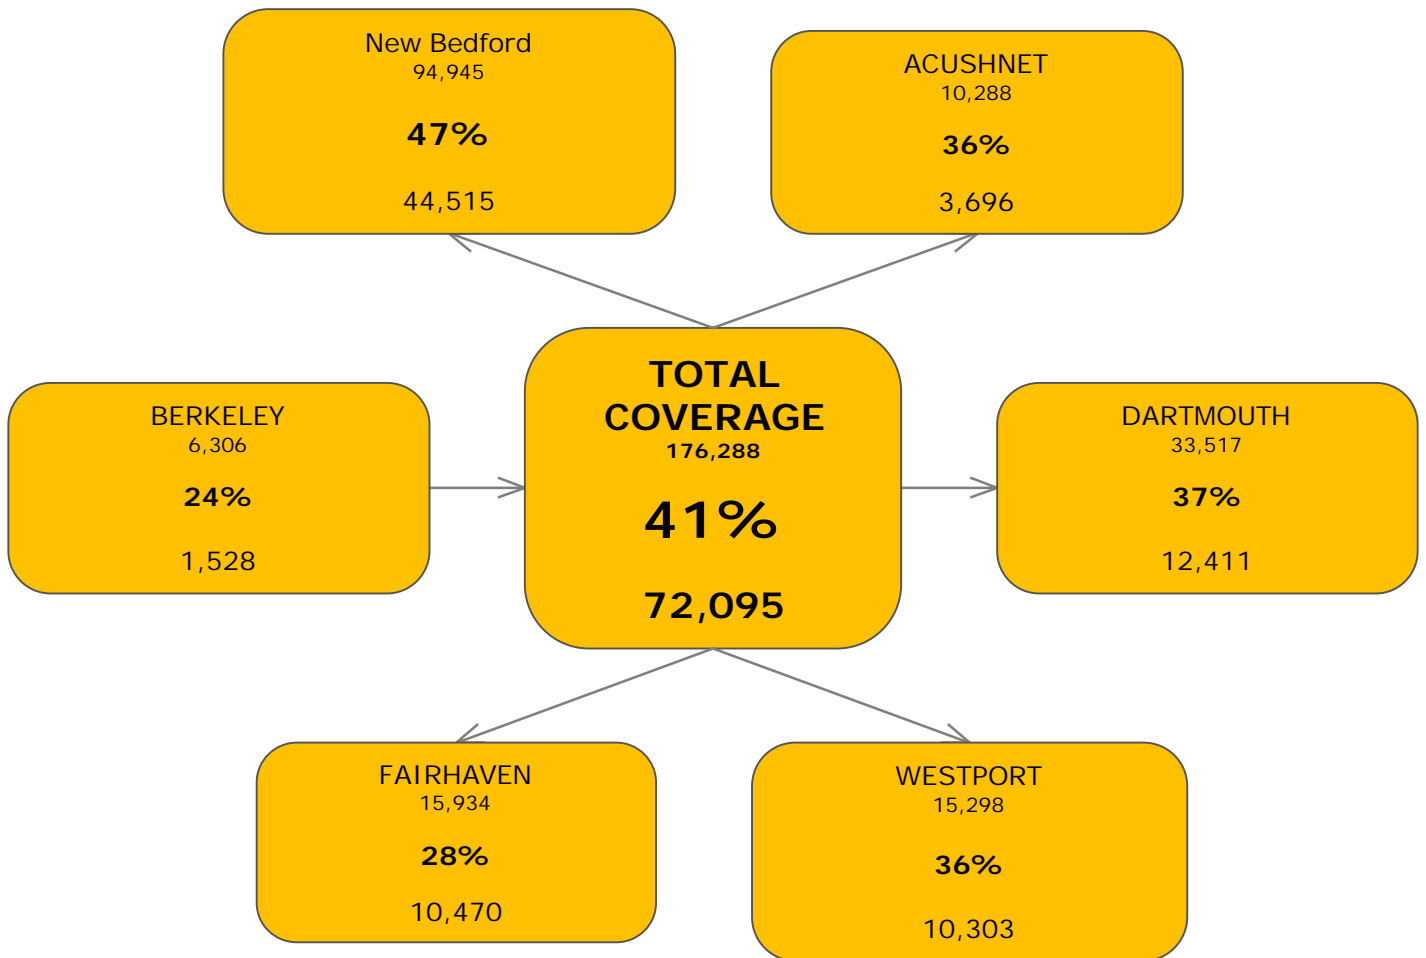

WJFD-97.3 FM

NEW BEDFORD MARKET

PORTUGUESE, BRAZILIAN & CAPE VERDEAN FIRST ANCESTRY REPORTING

SOURCE: U.S. CENSUS, 2006-2010 AMERICAN COMMUNITY SURVEY 5-YEAR ESTIMATES