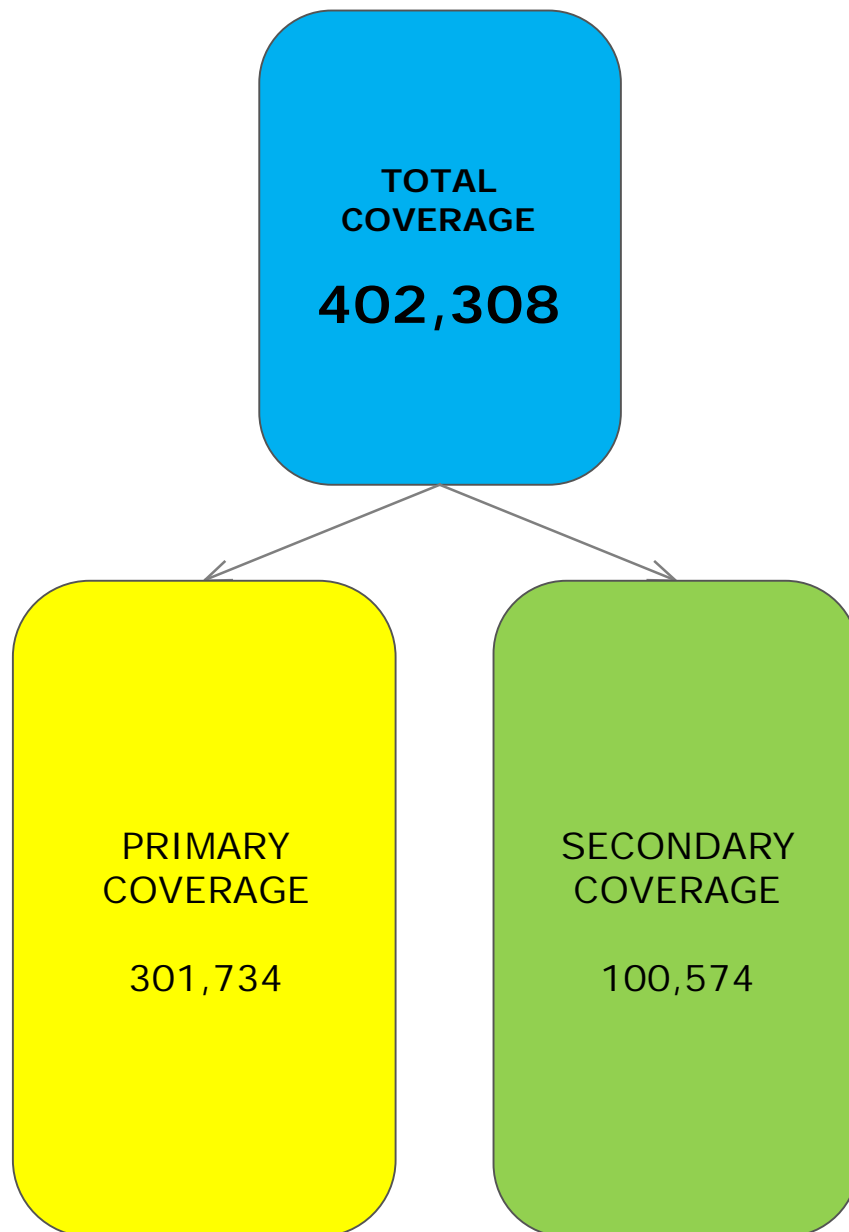

WJFD-97.3 FM

PRIMARY & SECONDARY COVERAGE

PORTUGUESE, BRAZILIAN & CAPE VERDEAN
FIRST ANCESTRY REPORTING

SOURCE: U.S. CENSUS, 2006-2010 AMERICAN COMMUNITY SURVEY 5-YEAR ESTIMATES