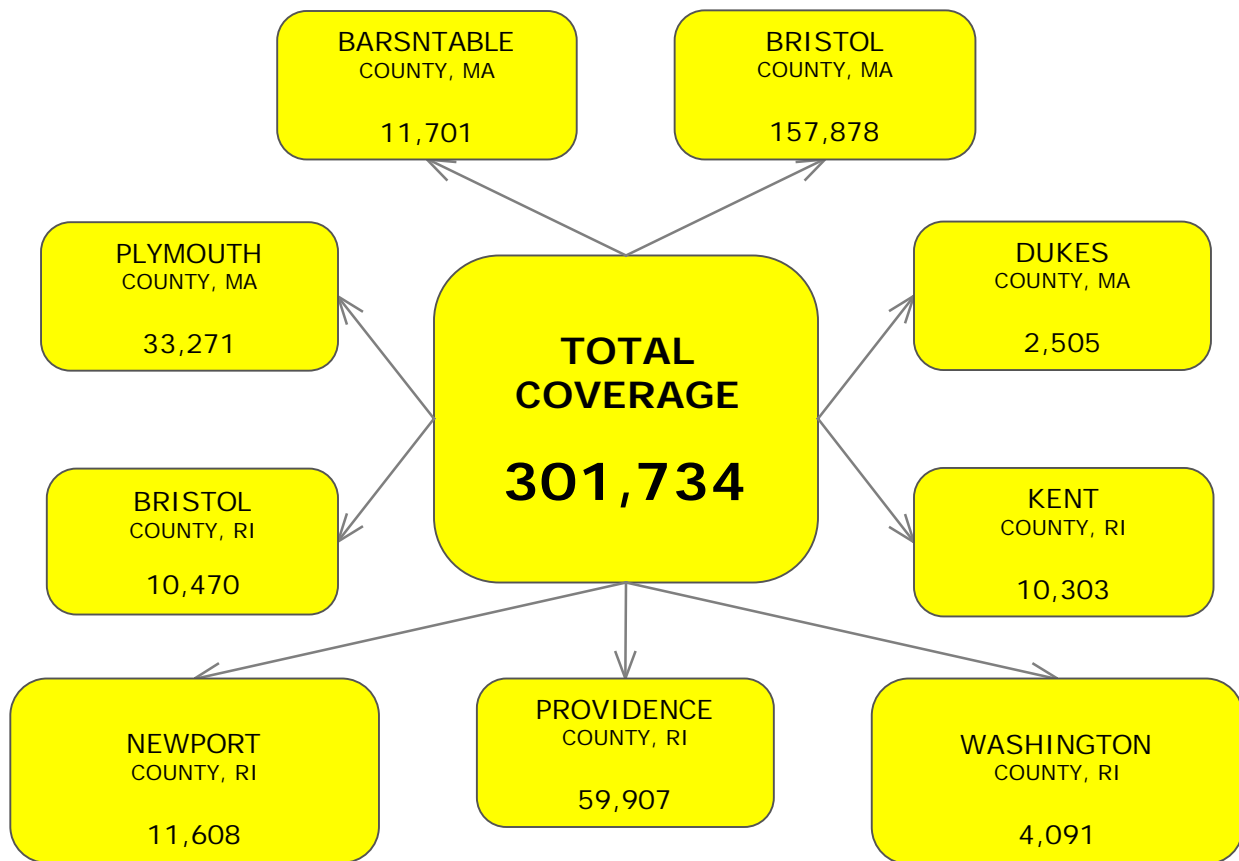

# WJFD-97.3 FM

## PRIMARY COVERAGE

### PORTUGUESE, BRAZILIAN & CAPE VERDEAN FIRST ANCESTRY REPORTING

SOURCE: U.S. CENSUS, 2006-2010 AMERICAN COMMUNITY SURVEY 5-YEAR ESTIMATES